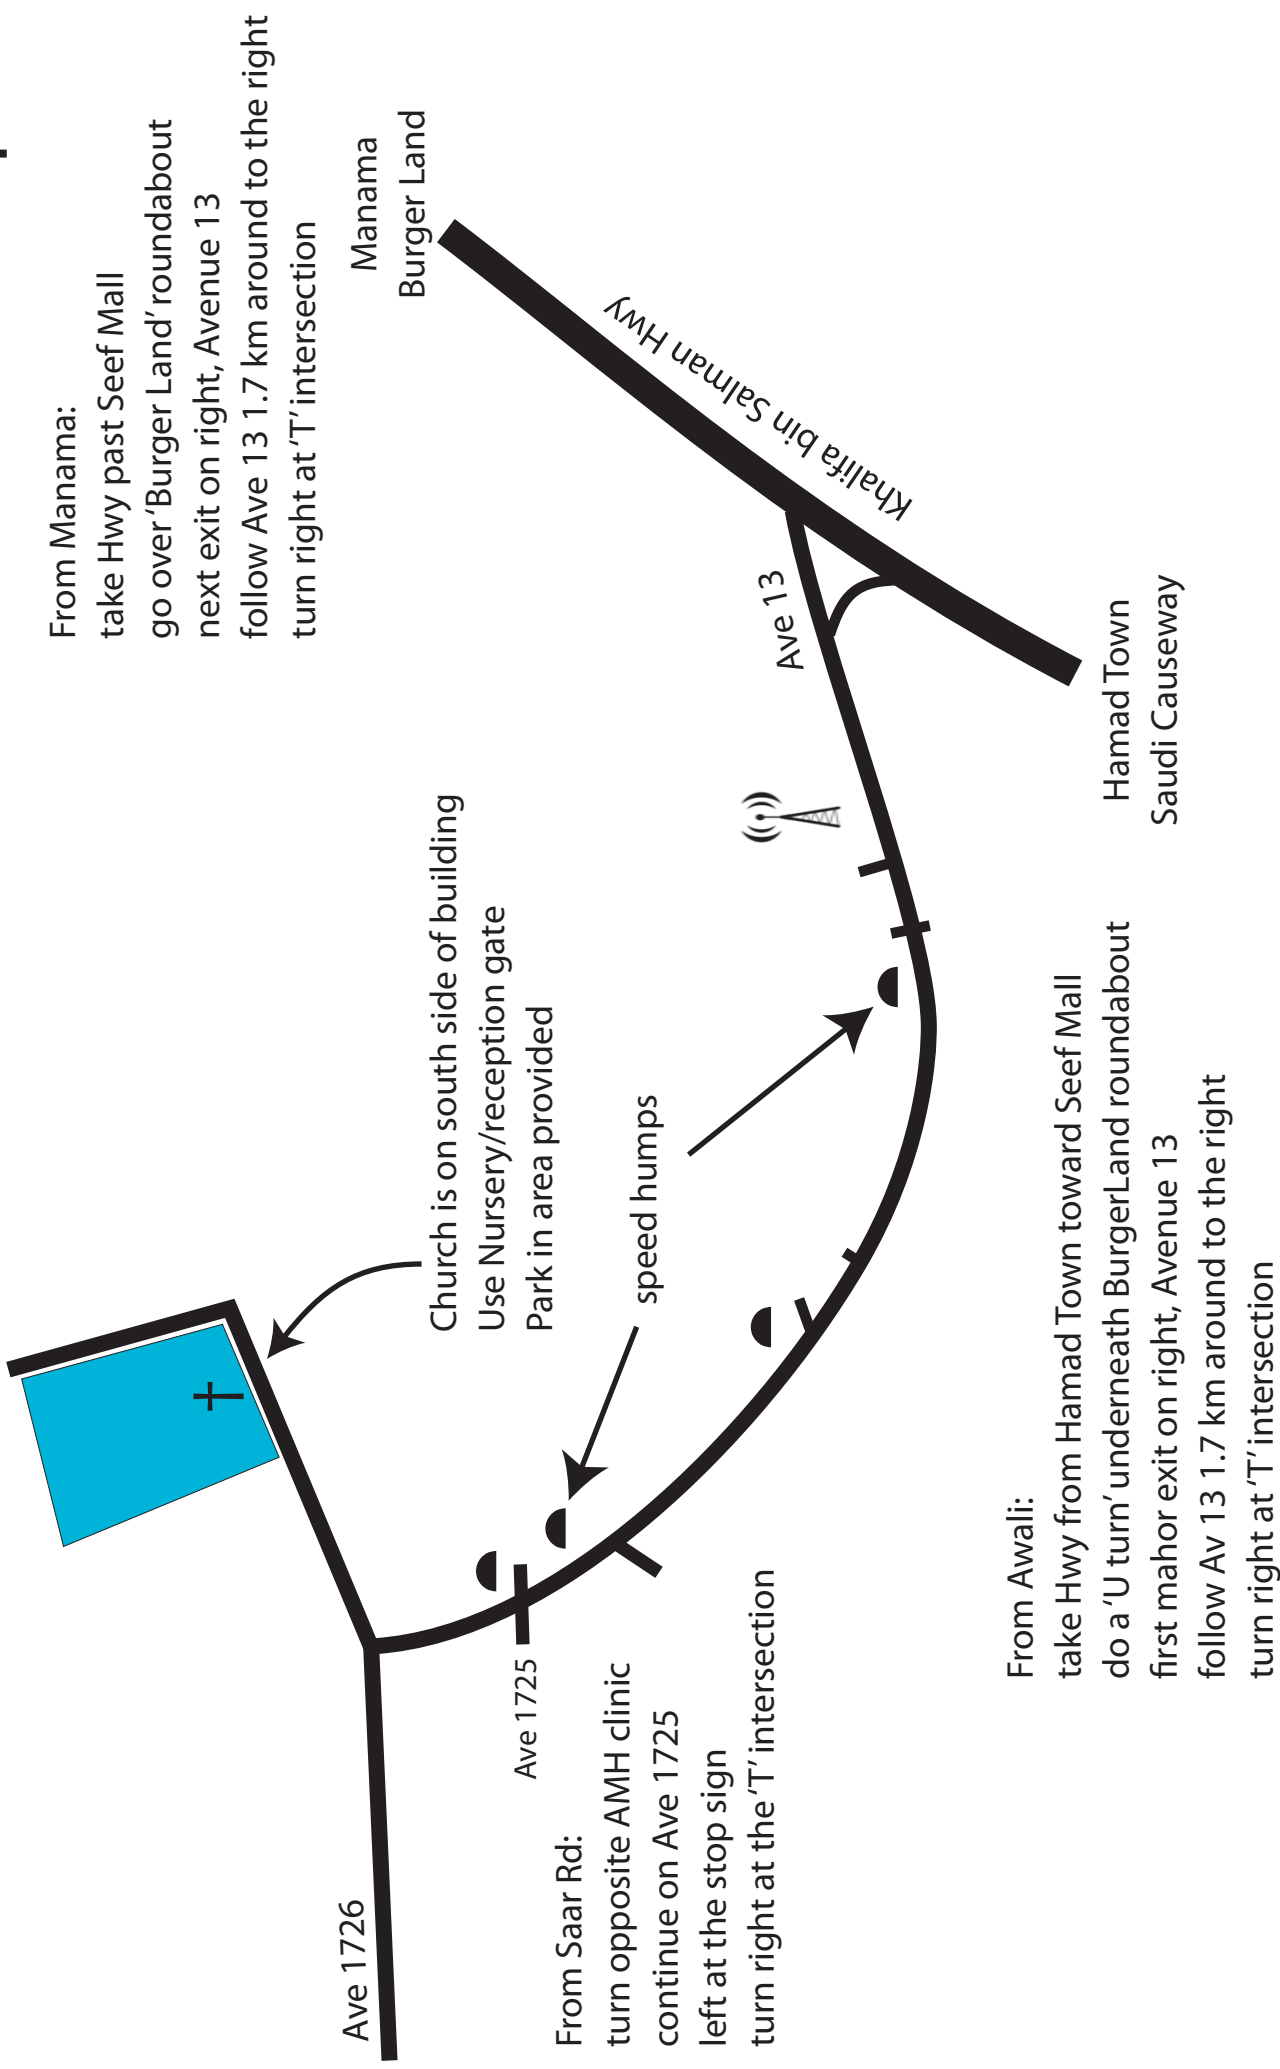

St Christopher's School

From Manama:
 take Hwy past Seef Mall
 go over 'Burger Land' roundabout
 next exit on right, Avenue 13
 follow Ave 13 1.7 km around to the right
 turn right at 'T' intersection

From Saar Rd:
 turn opposite AMH clinic
 continue on Ave 1725
 left at the stop sign
 turn right at the 'T' intersection

From Awali:
 take Hwy from Hamad Town toward Seef Mall
 do a 'U turn' underneath BurgerLand roundabout
 first mahor exit on right, Avenue 13
 follow Av 13 1.7 km around to the right
 turn right at 'T' intersection

Church is on south side of building
 Use Nursery/reception gate
 Park in area provided

speed humps

Ave 1726

Ave 1725

Ave 13

Manama
 Burger Land

Khalifa bin Salman Hwy

Hamad Town
 Saudi Causeway